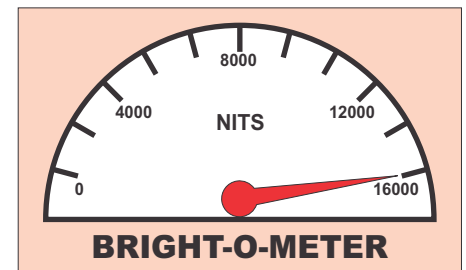

DCI Time and Temperature units are one of the most effective displays in getting customers to notice your business.

It works by getting potential customers who pass your business everyday in the habit of checking your location for the time or temperature. The more exposure these people have to your location the more likely they will become actual customers in the future due to exposure.

Don't wait any longer, make sure your business gets the attention it deserves.

- Ultra Bright True Outdoor LEDs
- 160° Horizontal x 90° Vertical
- 100,000 Hour Half-life lifetime
- Day Light Savings Time
- Real Time Clocks
- No Computer Needed
- Character Size Range : 19", 24", 30", 36", 48" (any larger than 48" are available as custom order)
- Includes DCI Control Keypad
- Simple Double Face Frame Cabinetry for easy Mounting
- Accurate Temperature Displays with a built-in Calibration feature
- Microprocessor , with External ID sign Synchronizer Option

- Hermetically Double Sealed Pixel that Prevents Corrosion
- Side, Top, or Bottom Ventilation
- 120 Vac Single Phase Power
- Cabinet colors Dark Bronze or Black
- Great for Highway/Distance Viewing