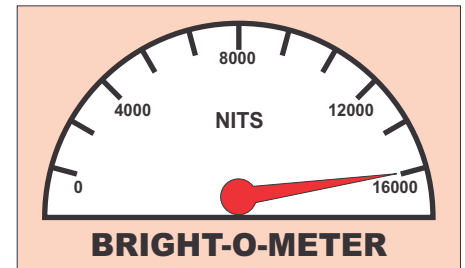

"Talk about saving. This sign not only saved us time, but money also, and it's just so easy to use. Not to mention the amazing visible clarity. Every gas station should have a sign like ours."

~ Jeremy