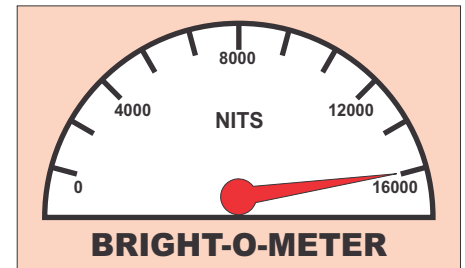

"They were so helpful. From the moment the I called, to when the installation was finished, they were attentive to detail, and dedicated to getting the job done right. I would recommend everyone that needs any kind of sign to them."

~ Steve